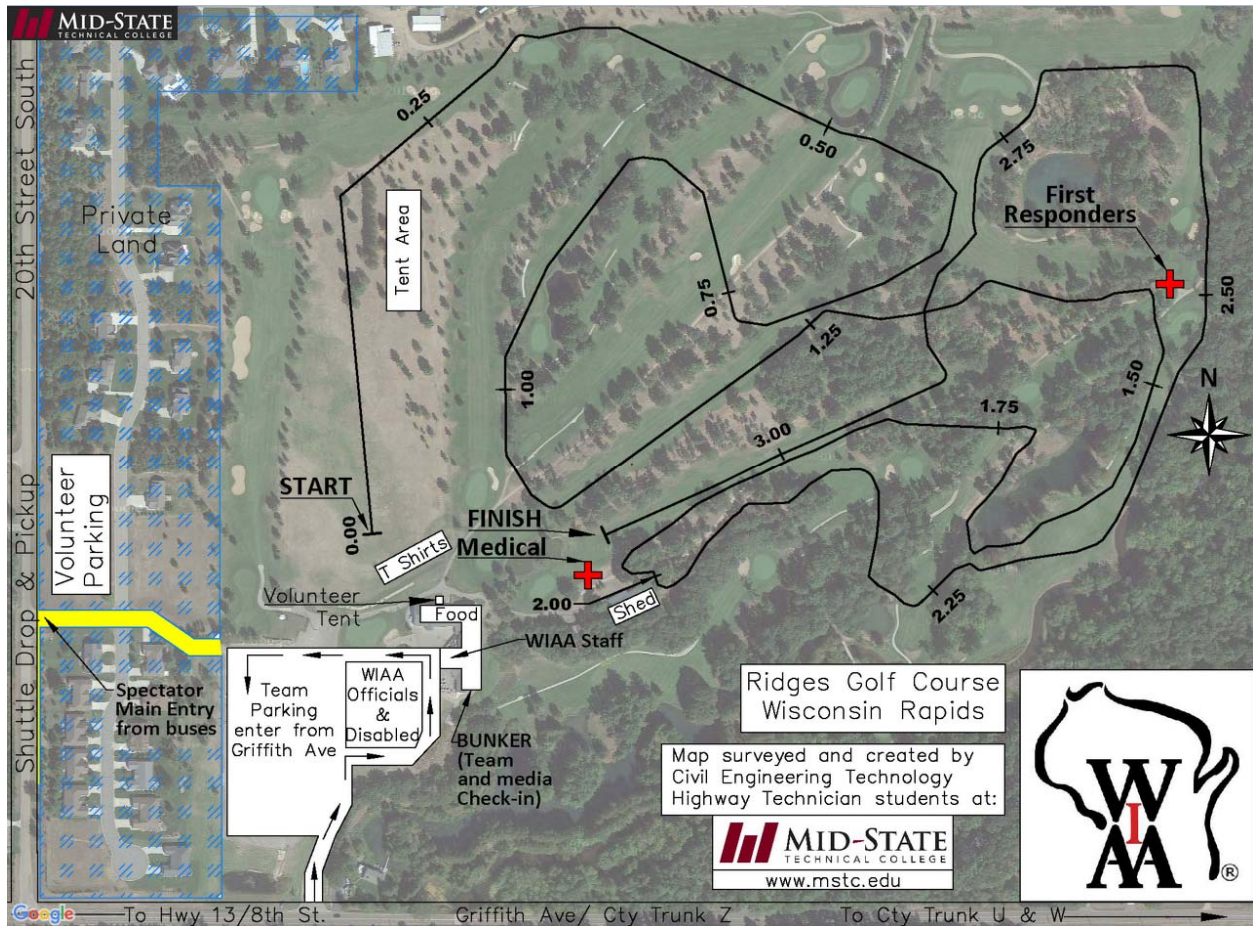

5000m Cross Country Course Map

You can use your phone to see your LIVE location on the course by using this QR code, or go directly to the URL:

<http://www.mstc.edu/ridges/>

When prompted, you must share your location to show your position on the map