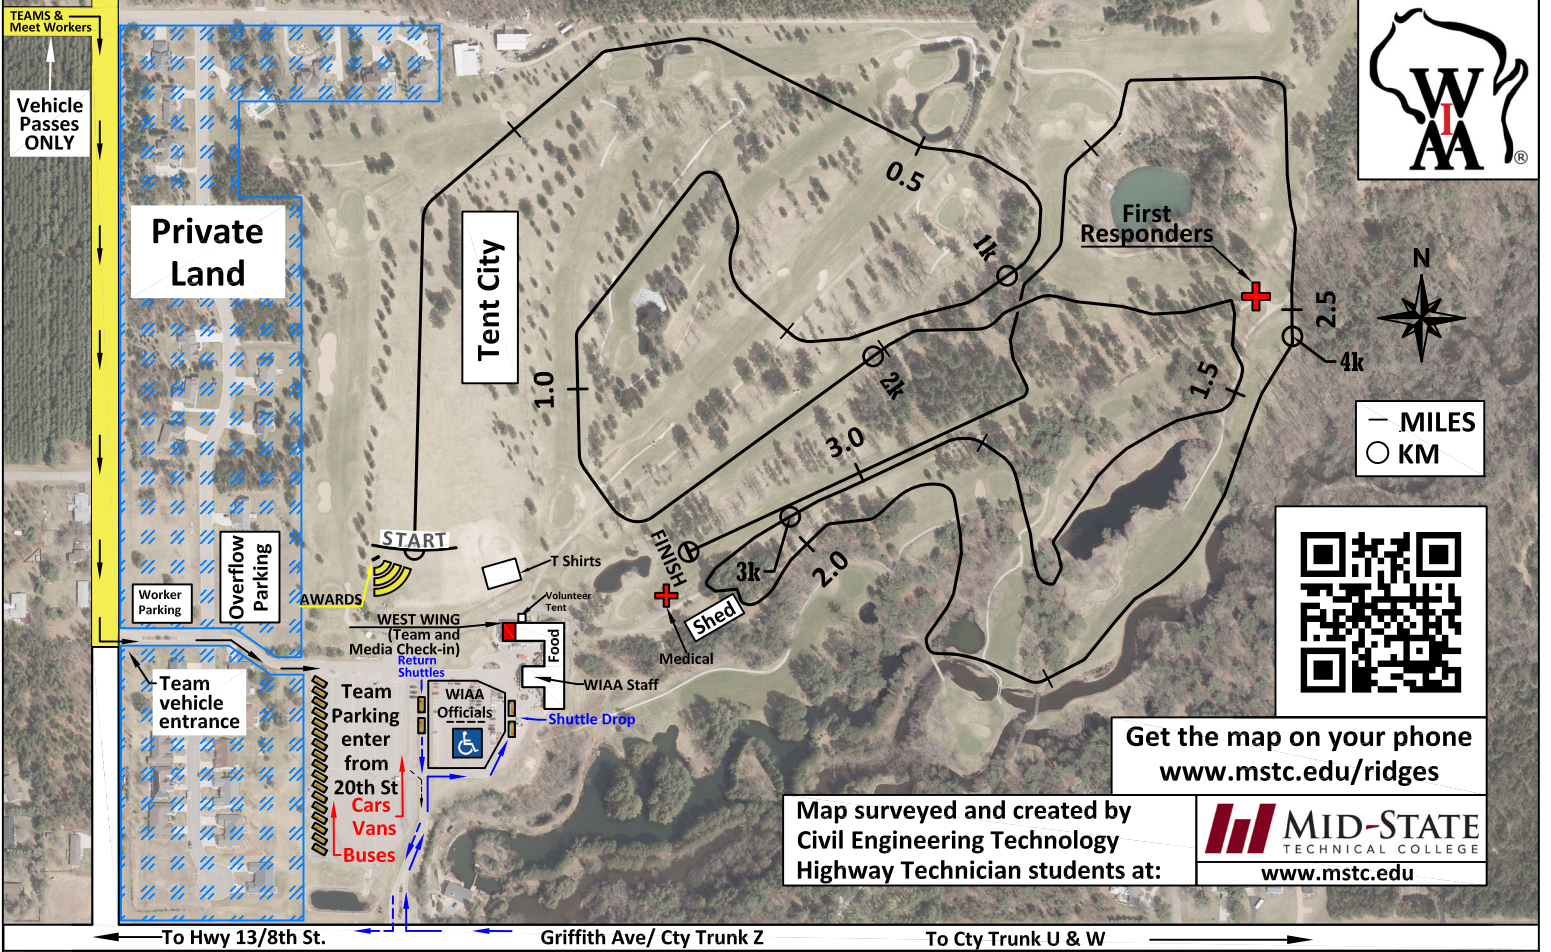

WIAA State 5000m Cross Country Course

The Ridges Golf Course - Wisconsin Rapids, WI

Map surveyed and created by
Civil Engineering Technology
Highway Technician students at:

5000m Course Profile