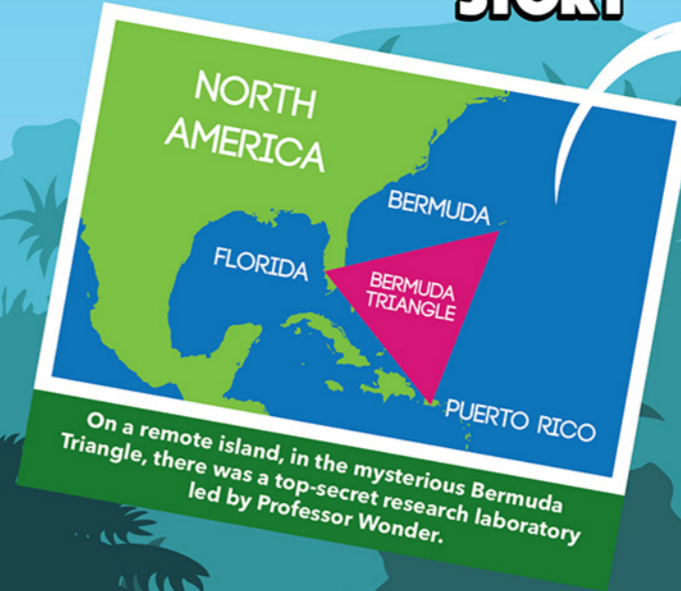

WWW.OUTTACONTROLDINNERSHOW.COM
*Reservations recommended for the Dinner Show

WONDERWORKS™

CELEBRATING 25 YEARS!

25 YEARS!
1998 - 2023

THE WONDERWORKS STORY

On a remote island, in the mysterious Bermuda Triangle, there was a top-secret research laboratory led by Professor Wonder.

While working on an experiment to harness the power of a tornado, something went terribly wrong!

The power of the tornado was unleashed into the laboratory! The mighty cyclone ripped the building from its foundation! The tornado carried the lab hundreds of miles away where it finally landed upside-down on International Drive!

The wind grew stronger than expected! Professor Wonder tried to stop the experiment, but the swirling vortex spun out of control and was too strong to be contained!

DID YOU KNOW?

THE WONDERWORKS UPSIDE-DOWN LABORATORY IS CONSIDERED ONE OF THE MOST UNUSUAL AND AMAZING BUILDINGS IN THE WORLD!