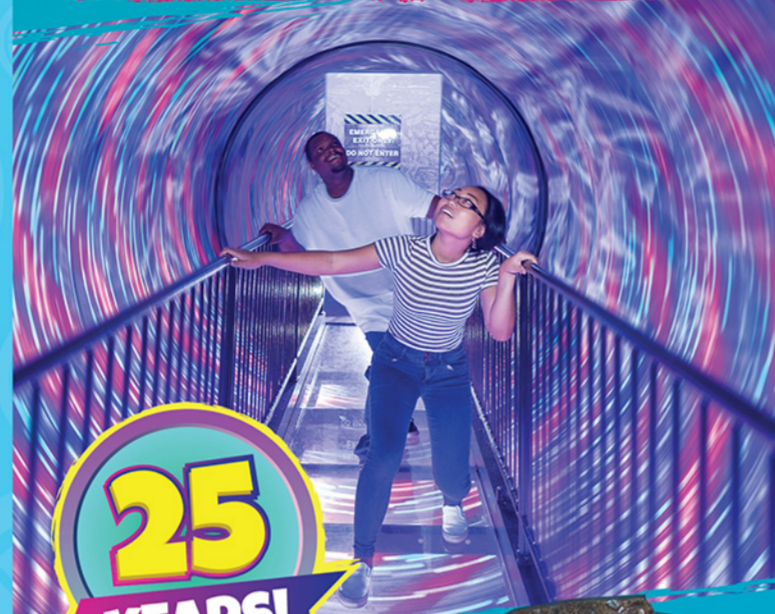

★★★★★
"GREAT FAMILY FUN!"

★★★★★
"A MUST SEE!"

THE OUTTA CONTROL MAGIC COMEDY DINNER SHOW

UNLIMITED PIZZA, SALAD, BEER, WINE, SODA, AND DESSERT!

COME UP TO THE STAGE AND BE THE STAR OF THE SHOW!

"ONE OF AMERICA'S BEST MAGIC SHOWS!"
- THE TRAVEL CHANNEL

WWW.OUTTACONTROLDINNERSHOW.COM
*Reservations recommended for the Dinner Show

WONDERWORKS™

CELEBRATING 25 YEARS!

25 YEARS!
1998 - 2023

THE WONDERWORKS STORY

On a remote island, in the mysterious Bermuda Triangle, there was a top-secret research laboratory led by Professor Wonder.

While working on an experiment to harness the power of a tornado, something went terribly wrong!

The power of the tornado was unleashed into the laboratory! The mighty cyclone ripped the building from its foundation! The tornado carried the lab hundreds of miles away where it finally landed upside-down on International Drive!

The wind grew stronger than expected! Professor Wonder tried to stop the experiment, but the swirling vortex spun out of control and was too strong to be contained!

DID YOU KNOW?

THE WONDERWORKS UPSIDE-DOWN LABORATORY IS CONSIDERED ONE OF THE MOST UNUSUAL AND AMAZING BUILDINGS IN THE WORLD!