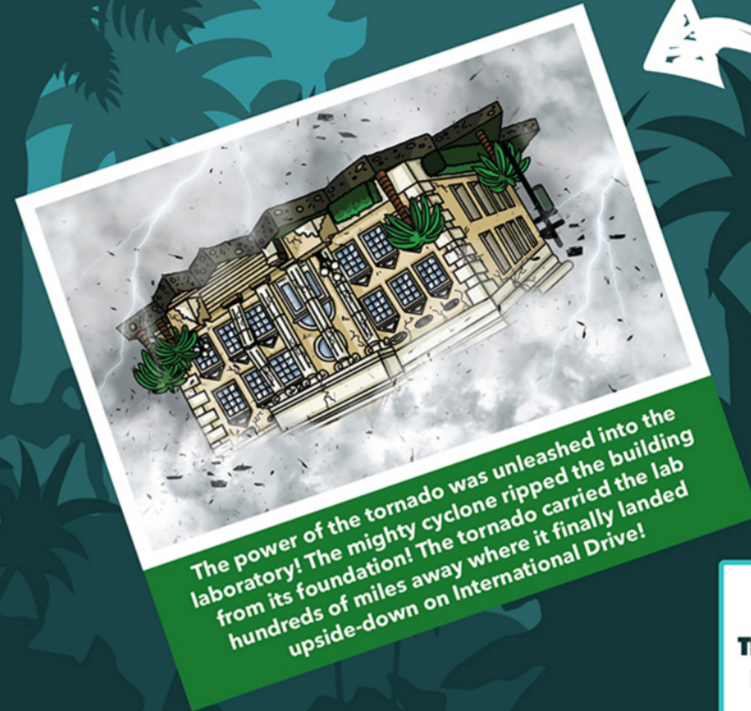

WWW.OUTTACONTROLDINNERSHOW.COM
*Reservations recommended for the Dinner Show

WONDERWORKS™

CELEBRATING 25 YEARS!

25 YEARS!
1998 - 2023

THE WONDERWORKS STORY

On a remote island, in the mysterious Bermuda Triangle, there was a top-secret research laboratory led by Professor Wonder.

While working on an experiment to harness the power of a tornado, something went terribly wrong!

The power of the tornado was unleashed into the laboratory! The mighty cyclone ripped the building from its foundation! The tornado carried the lab hundreds of miles away where it finally landed upside-down on International Drive!

The wind grew stronger than expected! Professor Wonder tried to stop the experiment, but the swirling vortex spun out of control and was too strong to be contained!

DID YOU KNOW?

THE WONDERWORKS UPSIDE-DOWN LABORATORY IS CONSIDERED ONE OF THE MOST UNUSUAL AND AMAZING BUILDINGS IN THE WORLD!