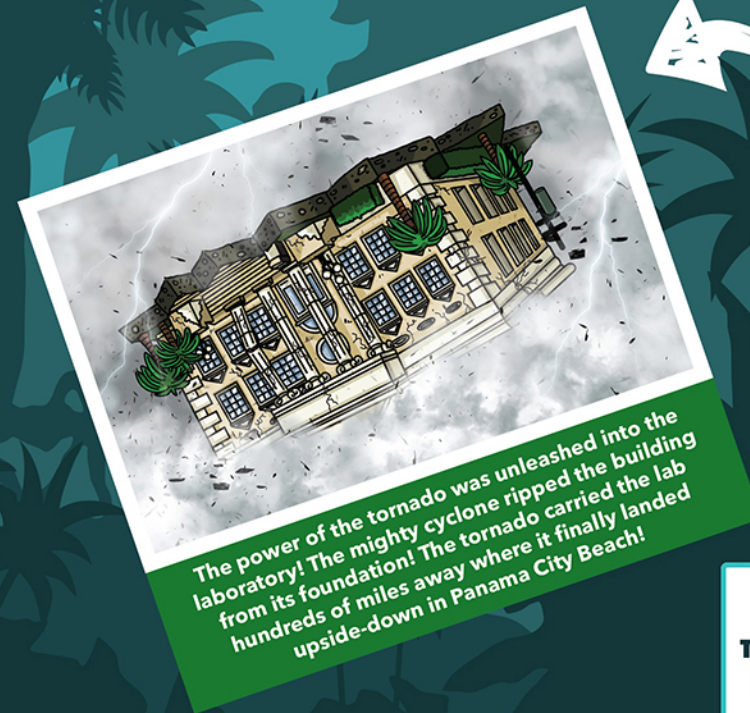

## THE WONDERWORKS STORY

On a remote island, in the mysterious Bermuda Triangle, there was a top-secret research laboratory led by Professor Wonder.

While working on an experiment to harness the power of a tornado, something went terribly wrong!

The wind grew stronger than expected! Professor Wonder tried to stop the experiment, but the swirling vortex spun out of control and was too strong to be contained!

The power of the tornado was unleashed into the laboratory! The mighty cyclone ripped the building from its foundation! The tornado carried the lab hundreds of miles away where it finally landed upside-down in Panama City Beach!