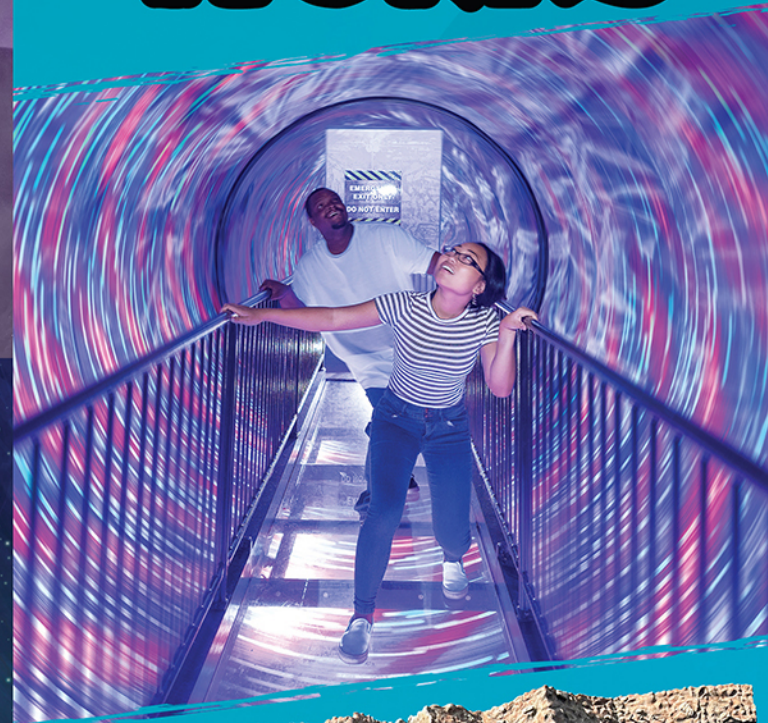

# GRAVE DIGGER

VIP

**NEW ATTRACTION!**

\*Attraction included with VIP Ticket

## THE WONDERWORKS STORY

On a remote island, in the mysterious Bermuda Triangle, there was a top-secret research laboratory led by Professor Wonder.

While working on an experiment to harness the power of a tornado, something went terribly wrong!

The wind grew stronger than expected! Professor Wonder tried to stop the experiment, but the swirling vortex spun out of control and was too strong to be contained!

The power of the tornado was unleashed into the laboratory! The mighty cyclone ripped the building from its foundation! The tornado carried the lab hundreds of miles away where it finally landed upside-down in Panama City Beach!