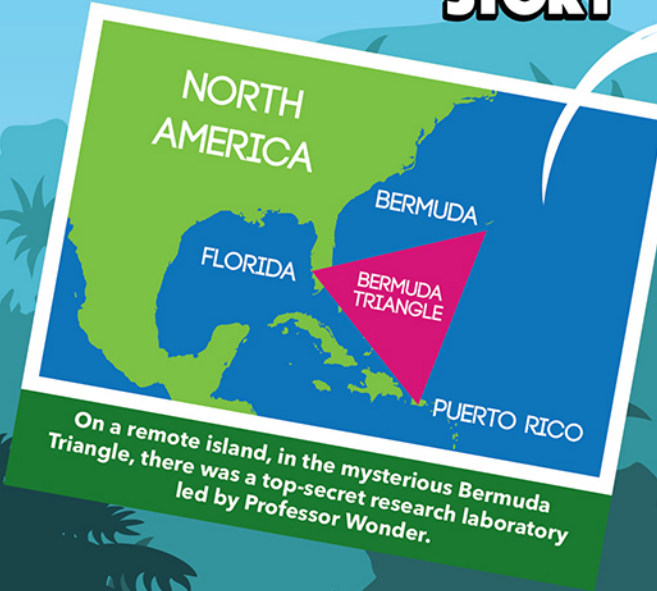

# GRAVE DIGGER

VIP

**NEW ATTRACTION!**

\*Attraction included with VIP Ticket

## THE WONDERWORKS STORY

On a remote island, in the mysterious Bermuda Triangle, there was a top-secret research laboratory led by Professor Wonder.

While working on an experiment to harness the power of a tornado, something went terribly wrong!

The wind grew stronger than expected! Professor Wonder tried to stop the experiment, but the swirling vortex spun out of control and was too strong to be contained!

The power of the tornado was unleashed into the laboratory! The mighty cyclone ripped the building from its foundation! The tornado carried the lab hundreds of miles away where it finally landed upside-down in Panama City Beach!

# WONDERWORKS

367 likes  
Play is the highest form of research! #upsidedownfun

9910 FRONT BEACH ROAD  
PANAMA CITY BEACH, FL - (850) 249-7000  
WWW.WONDERWORKSPCB.COM

**OVER 100 INTERACTIVE HANDS-ON EXHIBITS!**