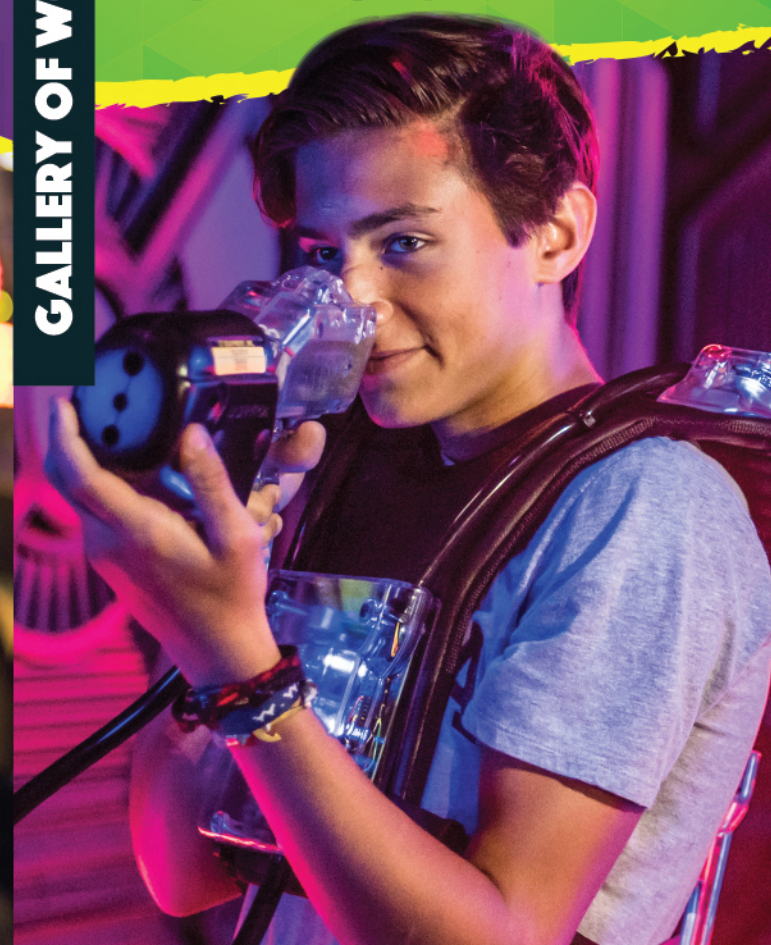

GALLERY OF WONDERS & LASER TAG

- ★ ARCADE GAMES
- ★ LASER TAG
- ★ THE ART OF DR. SEUSS
- ★ FORENSIC SCIENCE
- ★ GALLERY OF WONDERS