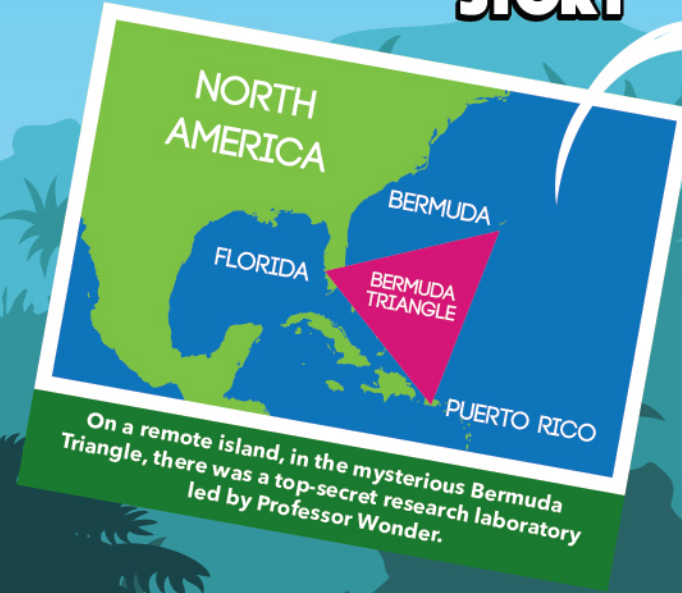

Wonder Works™

Visiting Pigeon Forge?

WonderWorks IS READY TO HOST ANY GROUP AT ANY TIME!

For more information visit www.wonderworkstn.com/groups

Wonder Works™

THE WonderWorks STORY

On a remote island, in the mysterious Bermuda Triangle, there was a top-secret research laboratory led by Professor Wonder.

While working on an experiment to harness the power of a tornado, something went terribly wrong!

The power of the tornado was unleashed into the laboratory! The mighty cyclone ripped the building from its foundation! The tornado carried the lab hundreds of miles away where it finally landed upside-down in Pigeon Forge!

The wind grew stronger than expected! Professor Wonder tried to stop the experiment, but the swirling vortex spun out of control and was too strong to be contained!

DID YOU KNOW?

THE WONDERWORKS UPSIDE-DOWN LABORATORY IS CONSIDERED ONE OF THE MOST UNUSUAL AND AMAZING BUILDINGS IN THE WORLD!