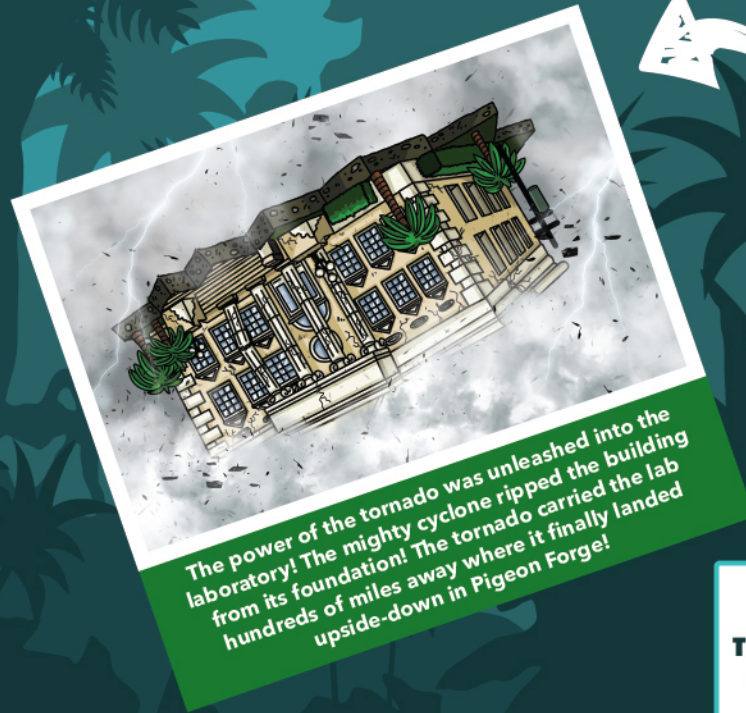

Wonder Works™

Visiting Pigeon Forge?

WonderWorks IS READY TO HOST ANY GROUP AT ANY TIME!

For more information visit www.wonderworkstn.com/groups

Wonder Works™

THE WonderWorks STORY

On a remote island, in the mysterious Bermuda Triangle, there was a top-secret research laboratory led by Professor Wonder.

While working on an experiment to harness the power of a tornado, something went terribly wrong!

The power of the tornado was unleashed into the laboratory! The mighty cyclone ripped the building from its foundation! The tornado carried the lab hundreds of miles away where it finally landed upside-down in Pigeon Forge!

The wind grew stronger than expected! Professor Wonder tried to stop the experiment, but the swirling vortex spun out of control and was too strong to be contained!

DID YOU KNOW?

THE WONDERWORKS UPSIDE-DOWN LABORATORY IS CONSIDERED ONE OF THE MOST UNUSUAL AND AMAZING BUILDINGS IN THE WORLD!