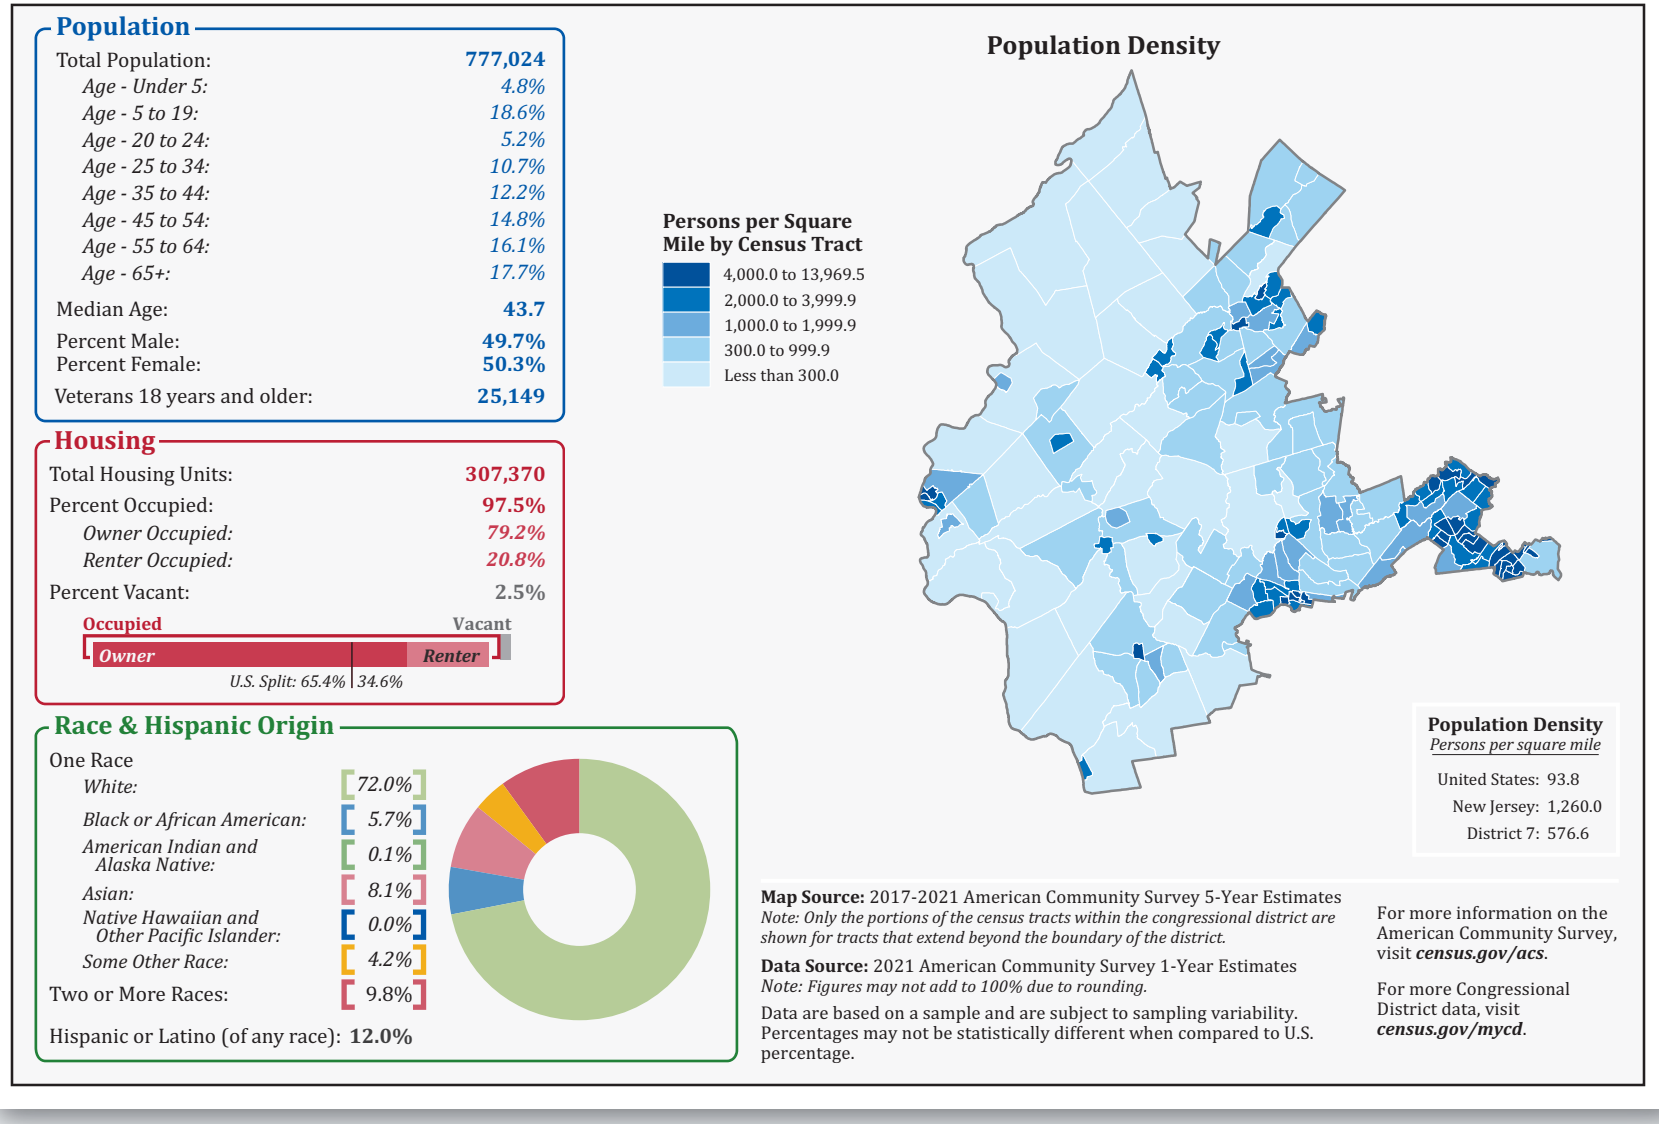

Congressional District 7 Profile