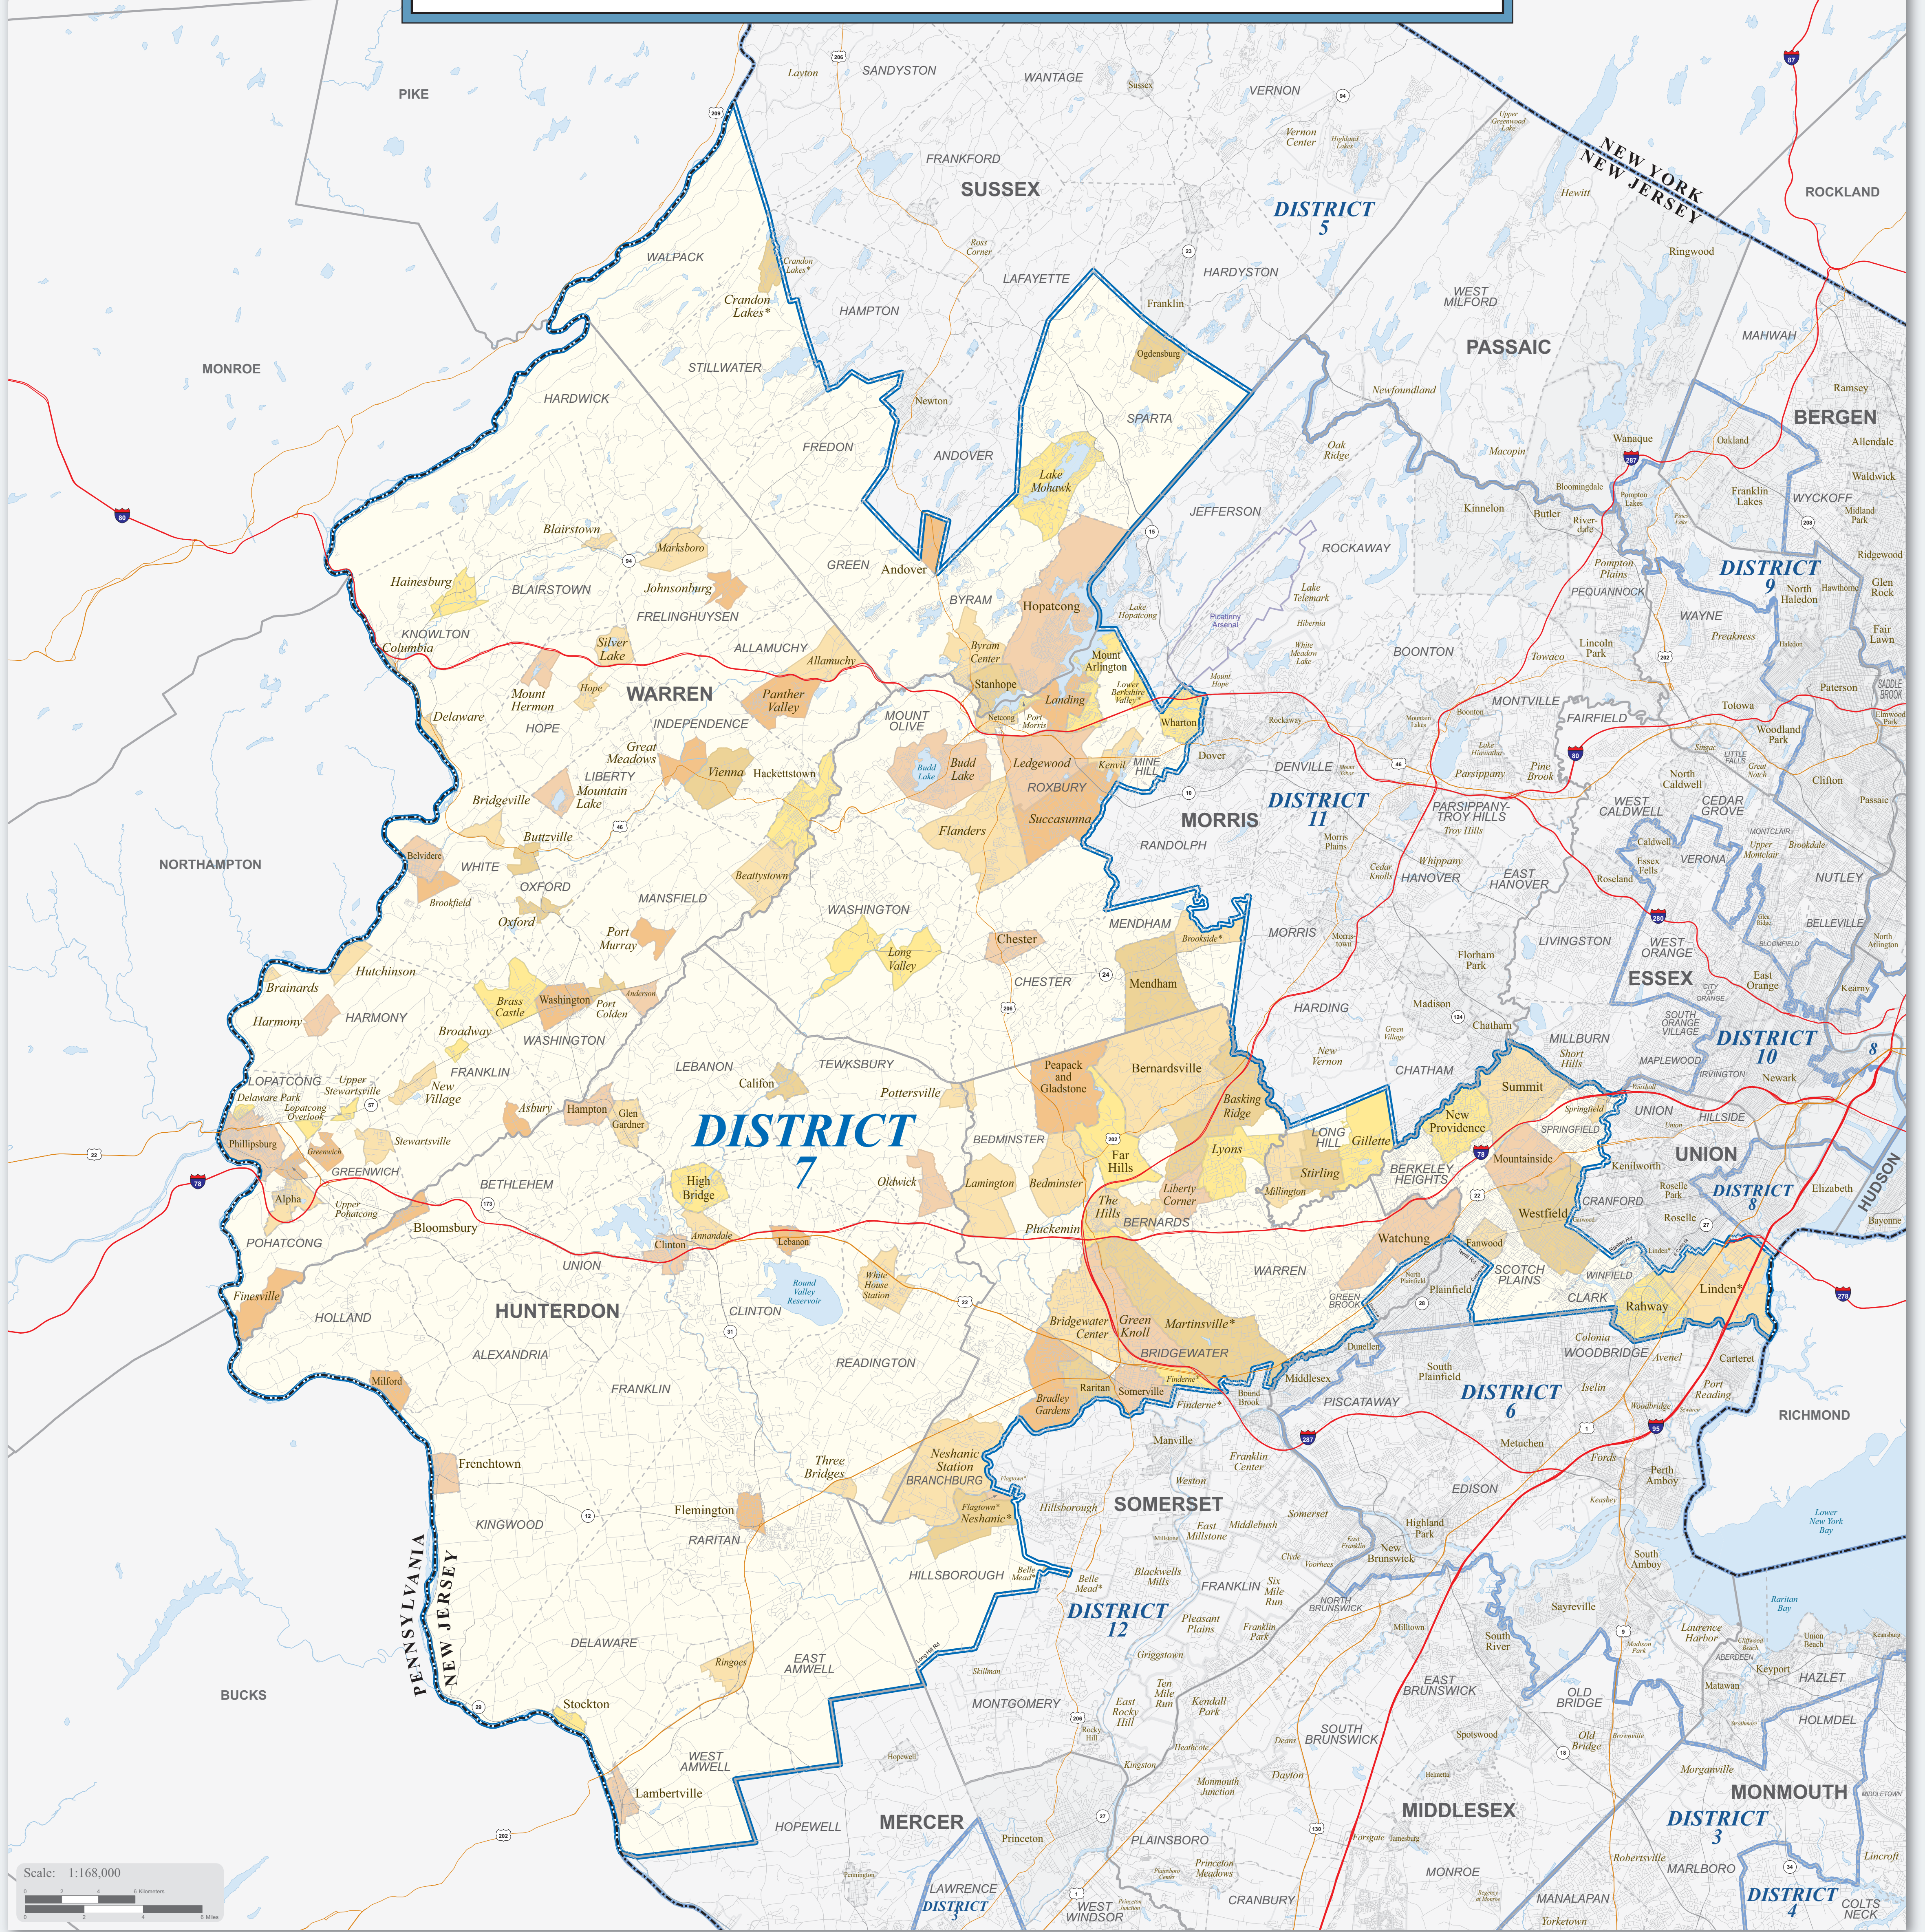

118th Congress of the United States

New Jersey - Congressional District 7

Representative Thomas H. Kean, Jr.